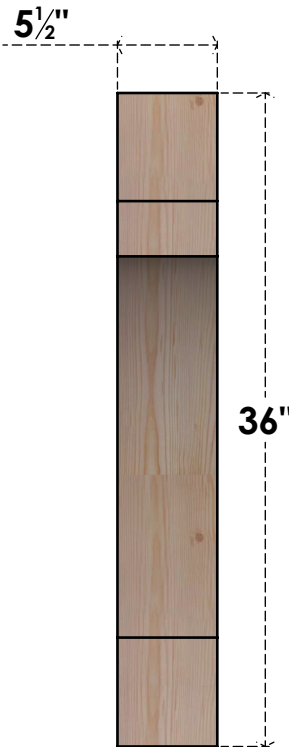

BRC06X30X36MRC00SDF

5 1/2"W X 30"D X 36"H MERCED SMOOTH BRACE, DOUGLAS FIR

SIDE

FRONT

EKENA MILLWORK
 2300 WEST MAIN ST.
 CLARKSVILLE, TX 75426
 TOLL FREE: 866-607-0453
 WWW.EKENAMILLWORK.COM

NOTES

1. INSTALLATION TO BE COMPLETED IN ACCORDANCE WITH MANUFACTURER'S SPECIFICATIONS.
2. DRAWING MAY NOT BE TO SCALE
3. THIS DRAWING IS INTENDED FOR DESIGN AND PLANNING PURPOSES ONLY.
4. ALL INFORMATION CONTAINED HEREIN WAS CURRENT AT THE TIME OF DEVELOPMENT BUT MUST BE REVIEWED AND APPROVED BY THE PRODUCT MANUFACTURER TO BE CONSIDERED ACCURATE.
5. PRODUCTS ARE NOT KILN DRIED. THIS ITEM IS UNIQUE AND WILL CONTAIN THE NATURAL VARIATIONS THAT THE WOOD SPECIES OFFERS. THIS MAY RESULT IN VARIATIONS UP TO 1/4"