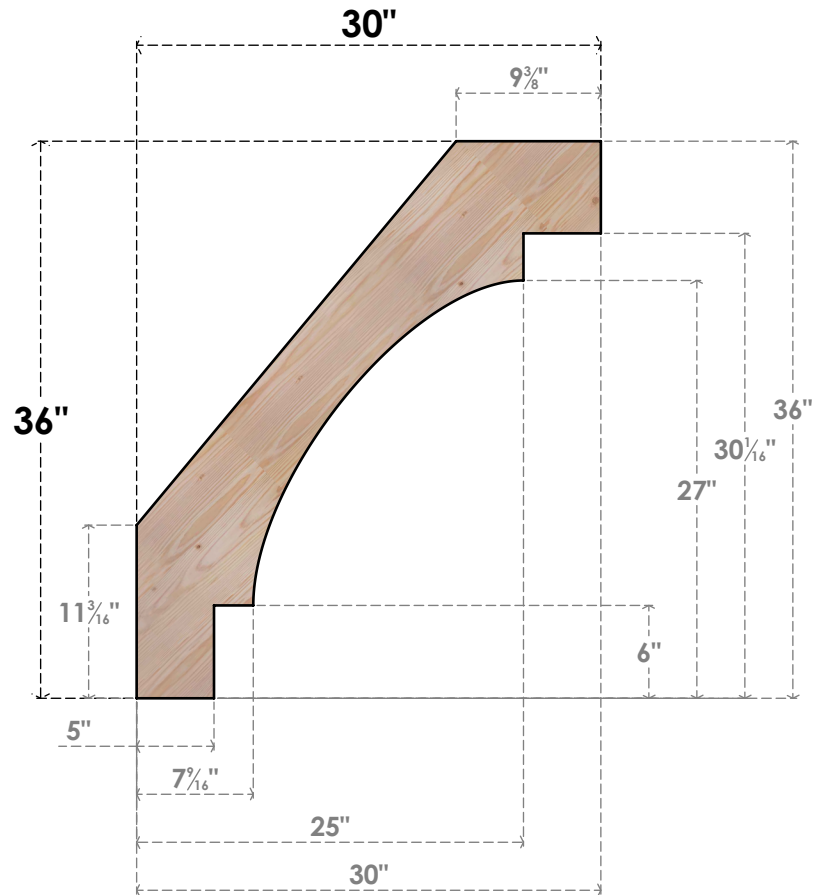

BRC06X30X36MRC00SDF

5 1/2"W X 30"D X 36"H MERCED SMOOTH BRACE, DOUGLAS FIR

SIDE

FRONT

EKENA MILLWORK
 2300 WEST MAIN ST.
 CLARKSVILLE, TX 75426
 TOLL FREE: 866-607-0453
 WWW.EKENAMILLWORK.COM

NOTES

1. INSTALLATION TO BE COMPLETED IN ACCORDANCE WITH MANUFACTURER'S SPECIFICATIONS.
2. DRAWING MAY NOT BE TO SCALE
3. THIS DRAWING IS INTENDED FOR DESIGN AND PLANNING PURPOSES ONLY.
4. ALL INFORMATION CONTAINED HEREIN WAS CURRENT AT THE TIME OF DEVELOPMENT BUT MUST BE REVIEWED AND APPROVED BY THE PRODUCT MANUFACTURER TO BE CONSIDERED ACCURATE.
5. PRODUCTS ARE NOT KILN DRIED. THIS ITEM IS UNIQUE AND WILL CONTAIN THE NATURAL VARIATIONS THAT THE WOOD SPECIES OFFERS. THIS MAY RESULT IN VARIATIONS UP TO 1/4"